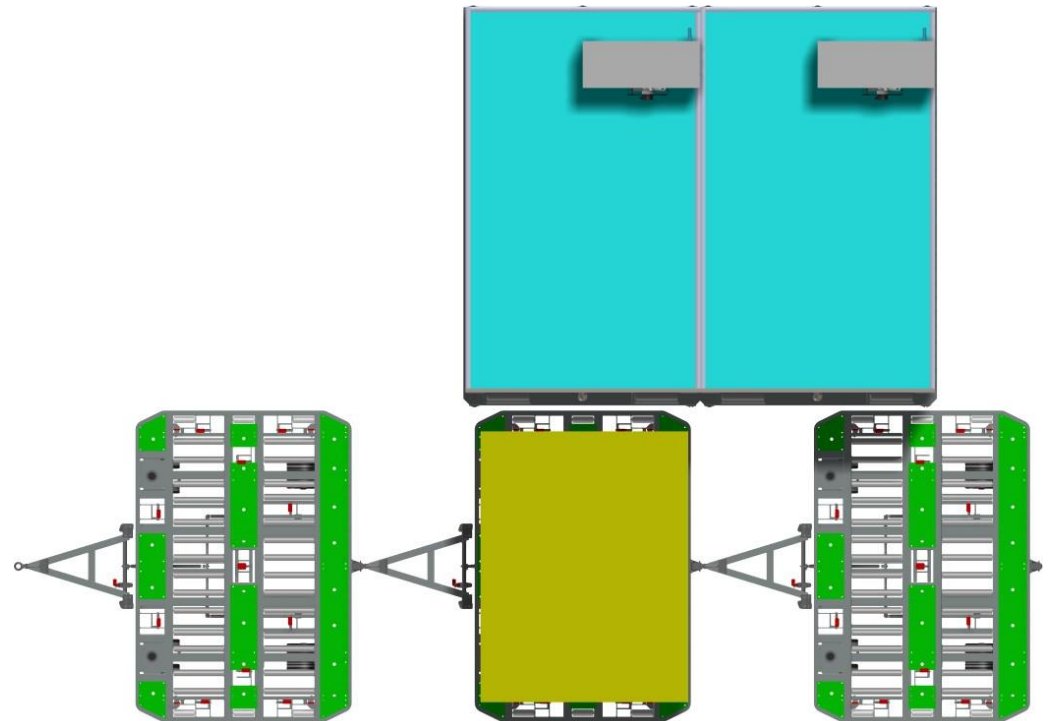

**FAST
FREIGHT
MARCONI**

BOLOGNA AIRPORT CARGO HANDLING AGENT

FACILITIES

NEW TEMPERATURE CONTROLLED STORAGE

WWW.CARGOMARCONIFFM.IT

- Space available up to 2 PMC or PAG;
- Space available for any other ULDs (equivalent volume 2 PMC/PAG);
 - Space available for single pcs and wooden pallets;
 - Controlled and variable temperature, + 4° a – 20° ;
- Gates with manual closing to ensure maximum safety and security;
 - Located inside Fast Freight Marconi secured area