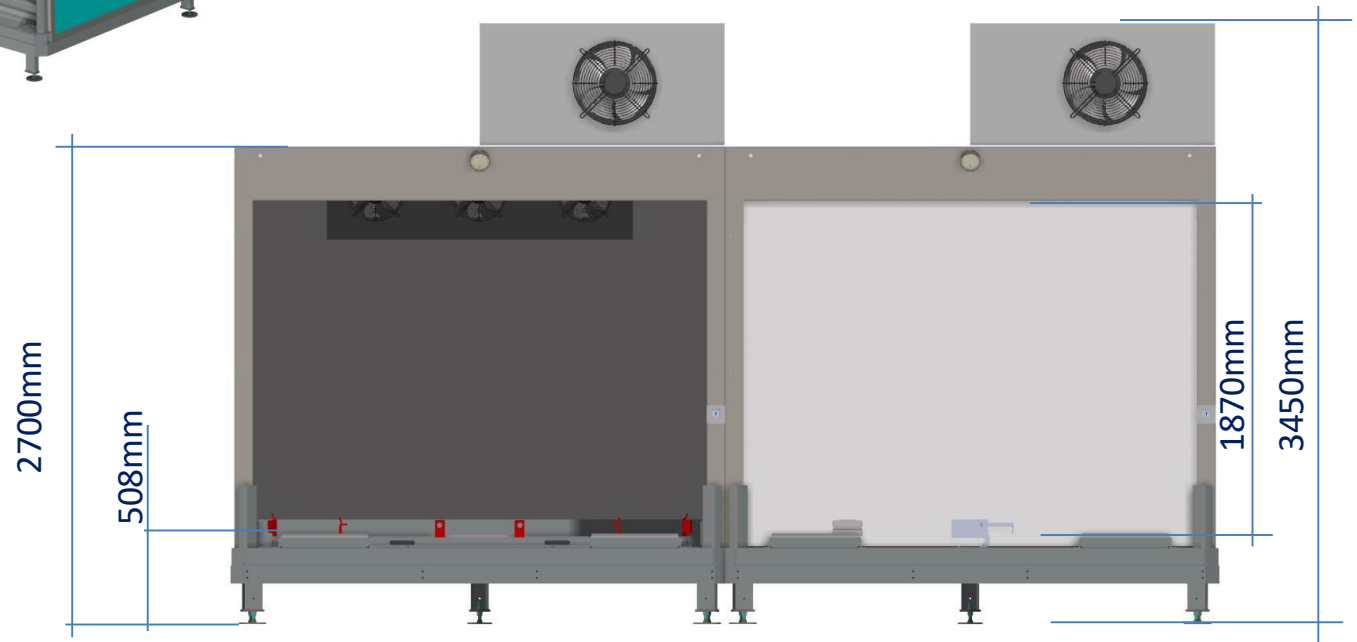

**FAST
FREIGHT
MARCONI**

BOLOGNA AIRPORT CARGO HANDLING AGENT

FACILITIES

NEW TEMPERATURE CONTROLLED STORAGE

WWW.CARGOMARCONIFFM.IT

- Space available up to 2 PMC or PAG;
- Space available for any other ULDs (equivalent volume 2 PMC/PAG);
 - Space available for single pcs and wooden pallets;
 - Controlled and variable temperature, + 4° a – 20° ;
- Gates with manual closing to ensure maximum safety and security;
 - Located inside Fast Freight Marconi secured area