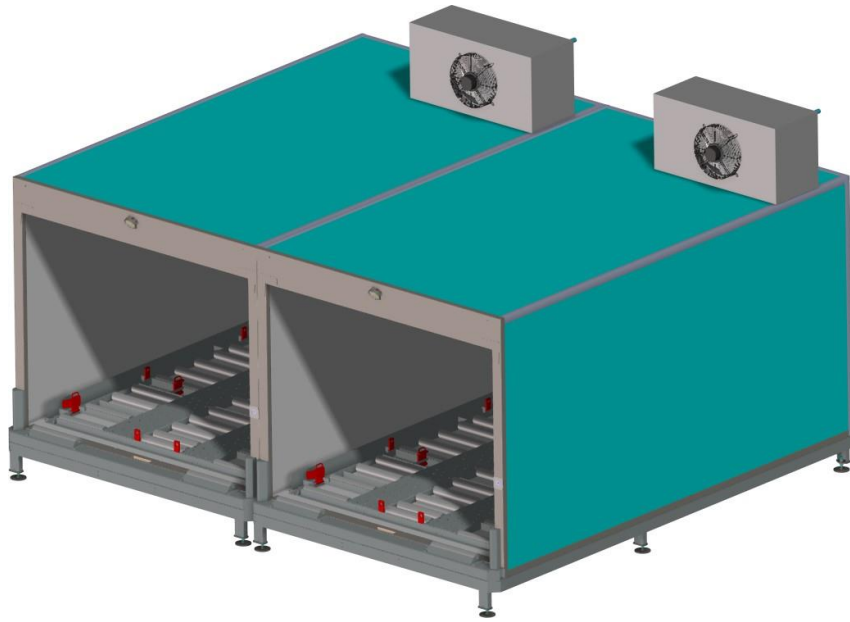

**FAST
FREIGHT
MARCONI**

BOLOGNA AIRPORT CARGO HANDLING AGENT

FACILITIES

NEW TEMPERATURE CONTROLLED STORAGE

WWW.CARGOMARCONIFFM.IT

- Space available up to 2 PMC or PAG;
- Space available for any other ULDs (equivalent volume 2 PMC/PAG);
 - Space available for single pcs and wooden pallets;
 - Controlled and variable temperature, + 4° a – 20° ;
- Gates with manual closing to ensure maximum safety and security;
 - Located inside Fast Freight Marconi secured area