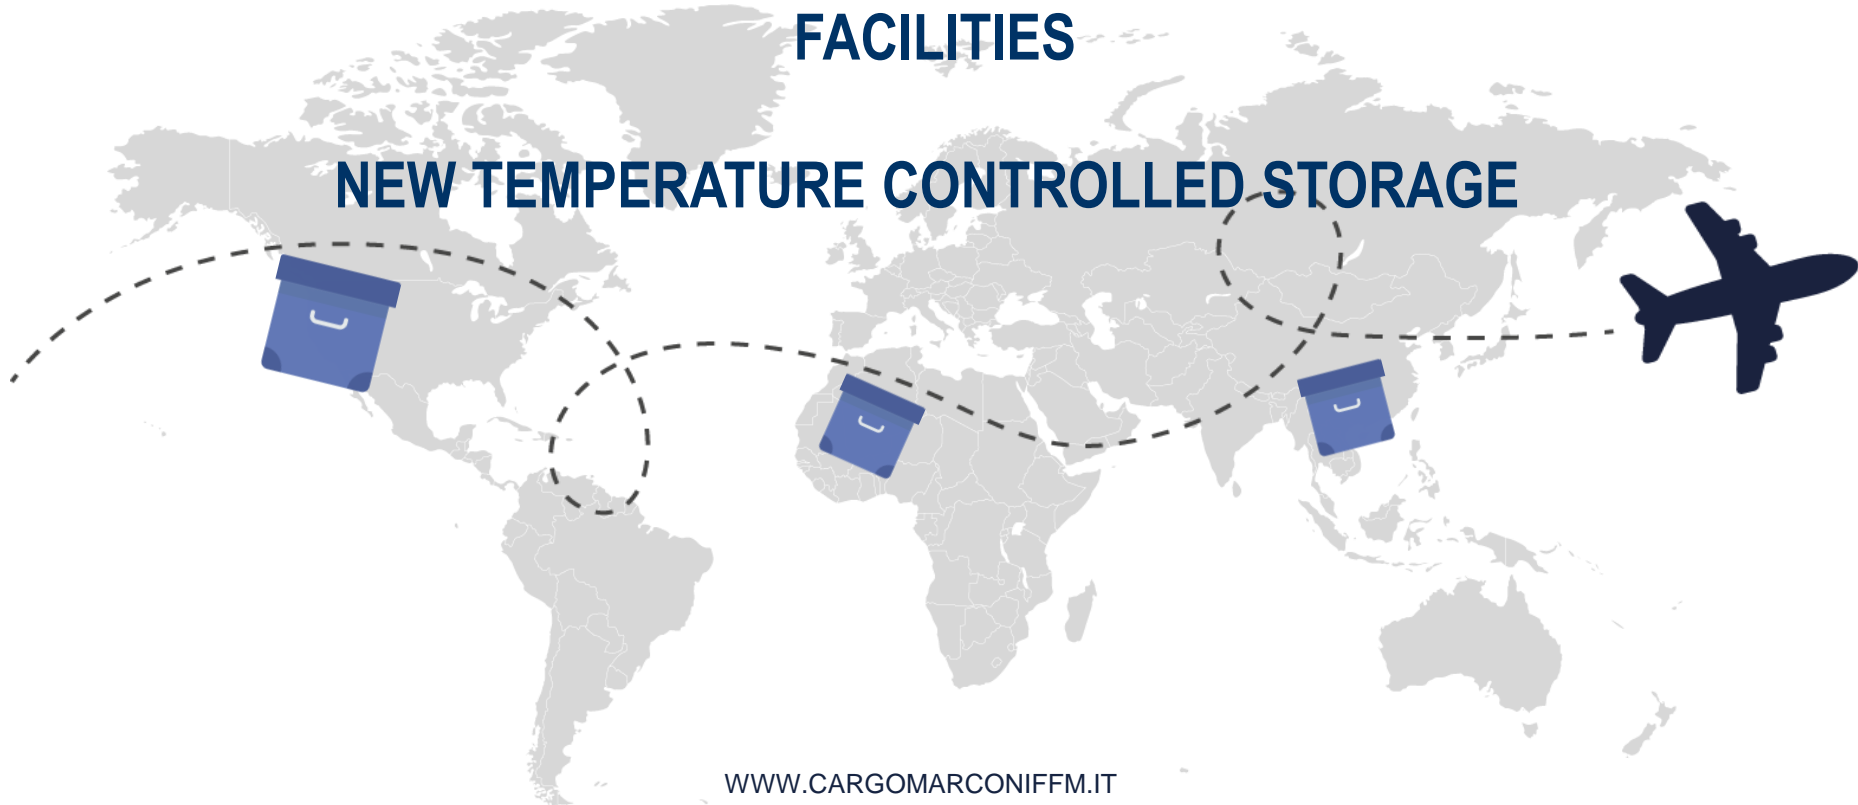

**FAST
FREIGHT
MARCONI**

BOLOGNA AIRPORT CARGO HANDLING AGENT

FACILITIES

NEW TEMPERATURE CONTROLLED STORAGE

WWW.CARGOMARCONIFFM.IT

- Space available up to 2 PMC or PAG;
- Space available for any other ULDs (equivalent volume 2 PMC/PAG);
 - Space available for single pcs and wooden pallets;
 - Controlled and variable temperature, + 4° a – 20° ;
- Gates with manual closing to ensure maximum safety and security;
 - Located inside Fast Freight Marconi secured area