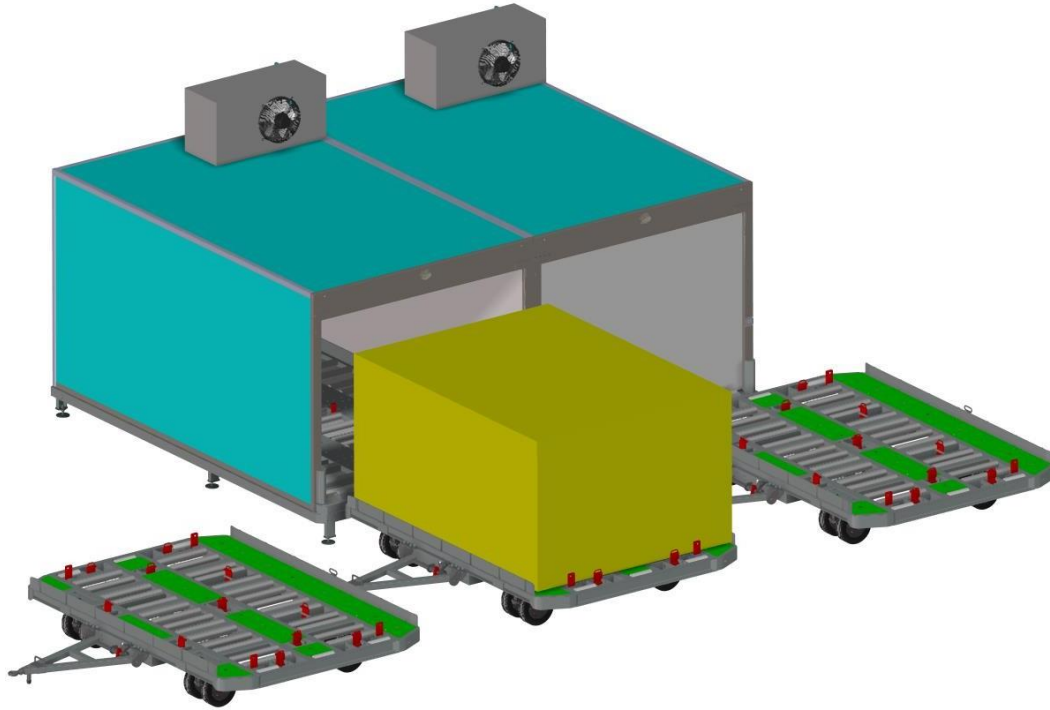

**FAST
FREIGHT
MARCONI**

BOLOGNA AIRPORT CARGO HANDLING AGENT

FACILITIES

NEW TEMPERATURE CONTROLLED STORAGE

WWW.CARGOMARCONIFFM.IT

- Space available up to 2 PMC or PAG;
- Space available for any other ULDs (equivalent volume 2 PMC/PAG);
 - Space available for single pcs and wooden pallets;
 - Controlled and variable temperature, + 4° a – 20° ;
- Gates with manual closing to ensure maximum safety and security;
 - Located inside Fast Freight Marconi secured area